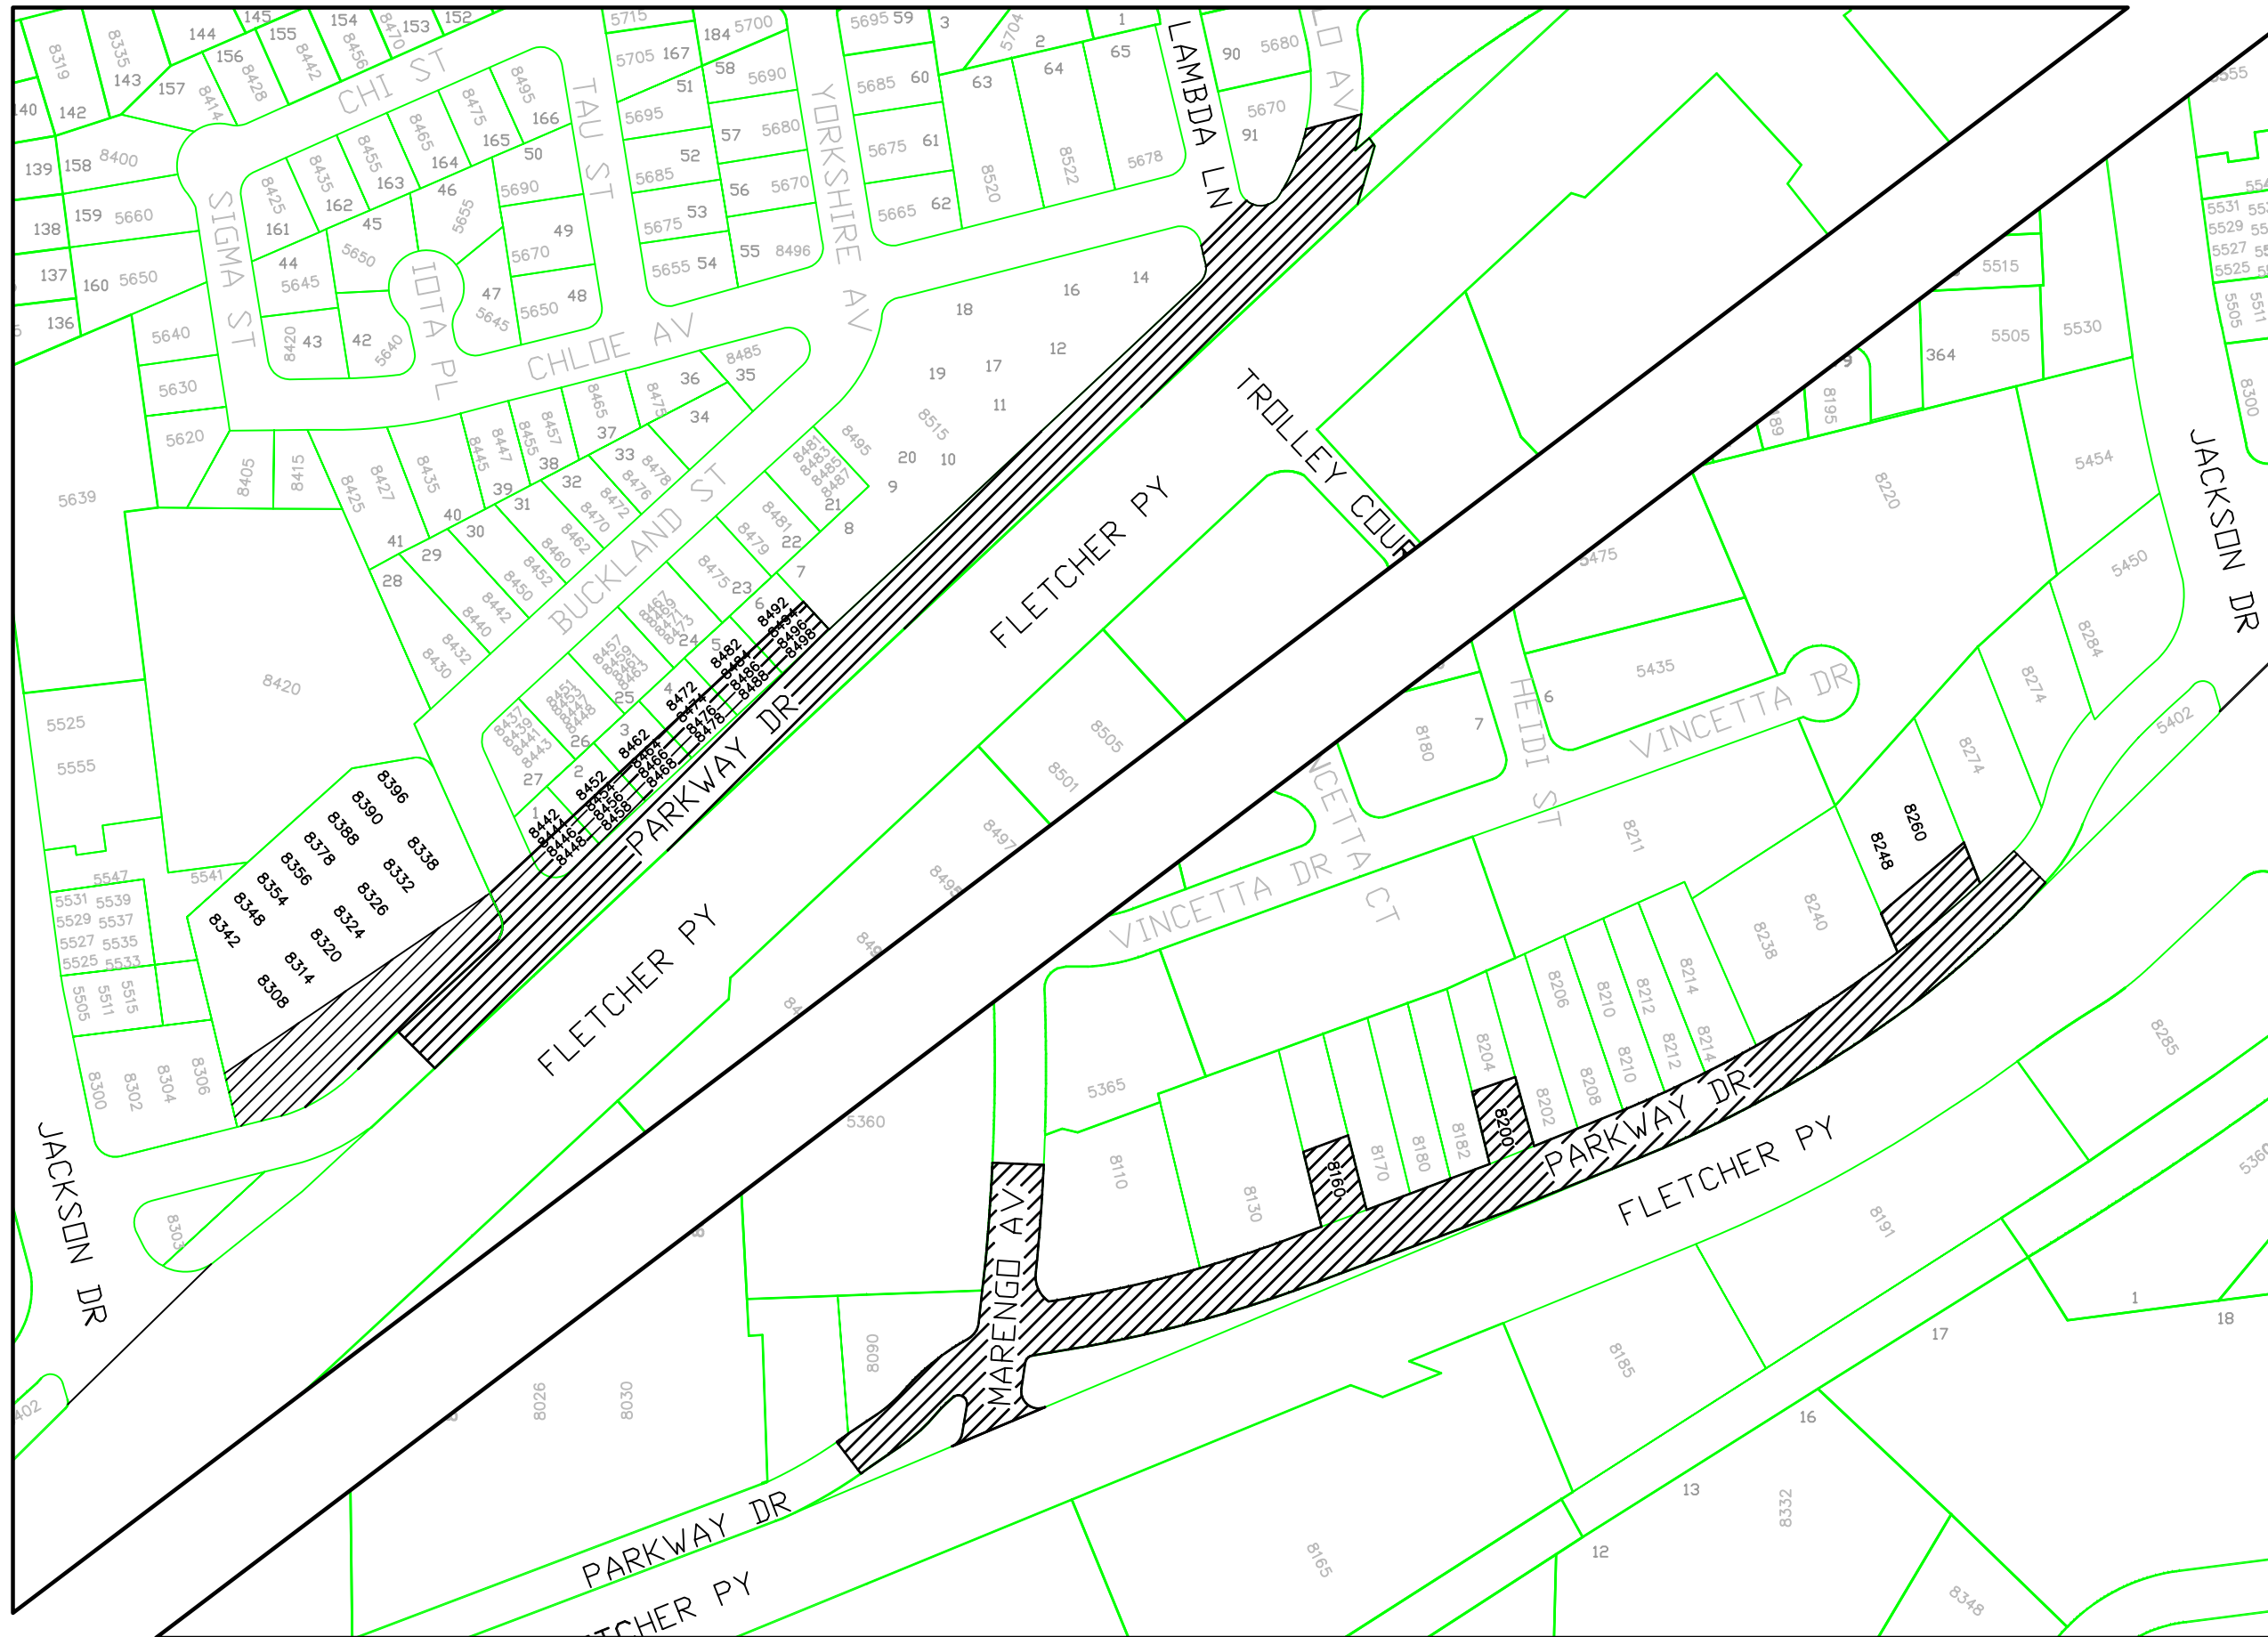

**CITY OF LA MESA
UNDERGROUND
DISTRICT 24
PARKWAY DR
FROM MORENGO AV.
TO AMARILLO AV.**

REVISIONS

DATE	REMARKS

LEGEND

UNDERGROUND
DISTRICT

1"=200'